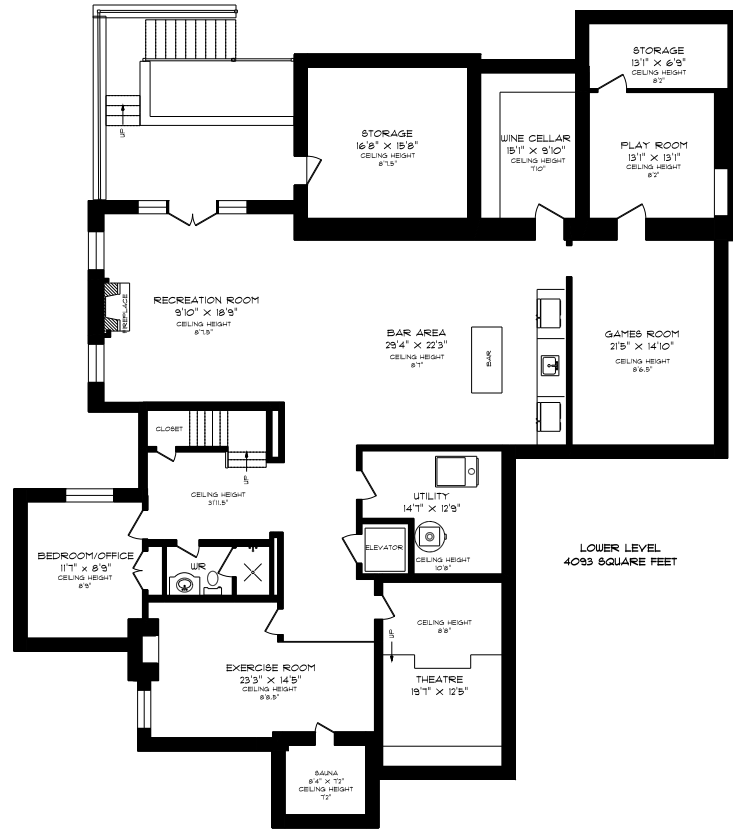

276 CHARTWELL ROAD

PHONE 905-271-7010
 FAX 905-271-4468
 PLANS@PLANITMEASURING.COM

AUTHORISED BY THE ASSOCIATION OF PROFESSIONAL ENGINEERS OF ONTARIO TO OFFER PROFESSIONAL ENGINEERING SERVICES.

MEASURED ON MARCH 24, 2016
 ROOM SIZES SHOULD BE CONSIDERED APPROXIMATE SINCE MEASUREMENTS ARE SUBJECT TO CERTIFICATION.
 © 2016 PLANIT MEASURING®