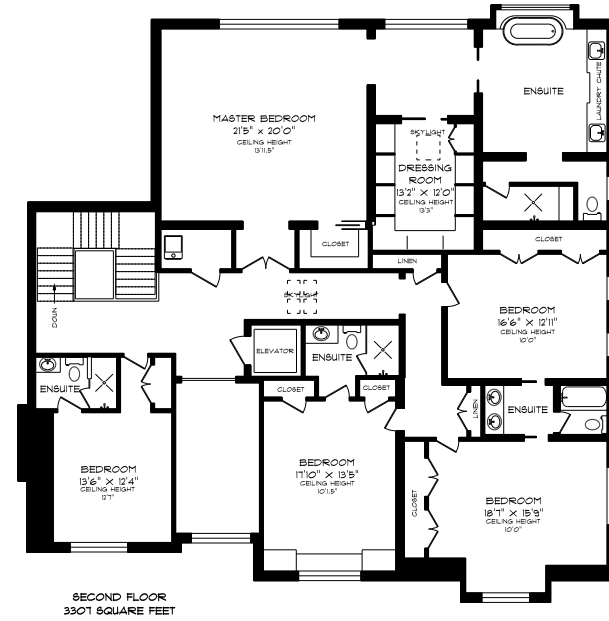

276 CHARTWELL ROAD

PHONE 905-271-7010
 FAX 905-271-4468
 PLANS@PLANITMEASURING.COM

AUTHORISED BY THE ASSOCIATION OF PROFESSIONAL ENGINEERS OF ONTARIO TO OFFER PROFESSIONAL ENGINEERING SERVICES.

MEASURED ON MARCH 24, 2016
 ROOM SIZES SHOULD BE CONSIDERED APPROXIMATE SINCE MEASUREMENTS ARE SUBJECT TO CERTIFICATION.
 © 2016 PLANIT MEASURING®