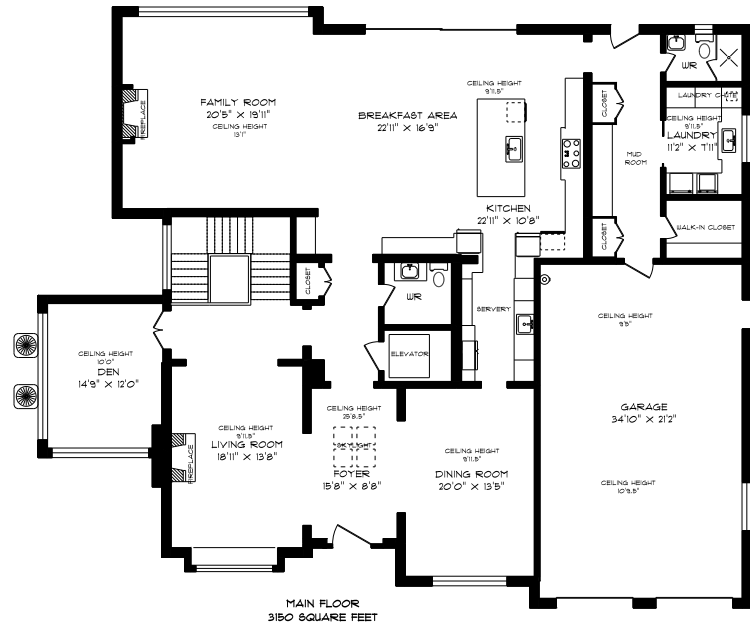

276 CHARTWELL ROAD

PHONE 905-271-7010
 FAX 905-271-4468
 PLANS@PLANITMEASURING.COM

AUTHORISED BY THE ASSOCIATION OF PROFESSIONAL ENGINEERS OF ONTARIO TO OFFER PROFESSIONAL ENGINEERING SERVICES.

MEASURED ON MARCH 24, 2016
 ROOM SIZES SHOULD BE CONSIDERED APPROXIMATE SINCE MEASUREMENTS ARE SUBJECT TO CERTIFICATION.
 © 2016 PLANIT MEASURING®